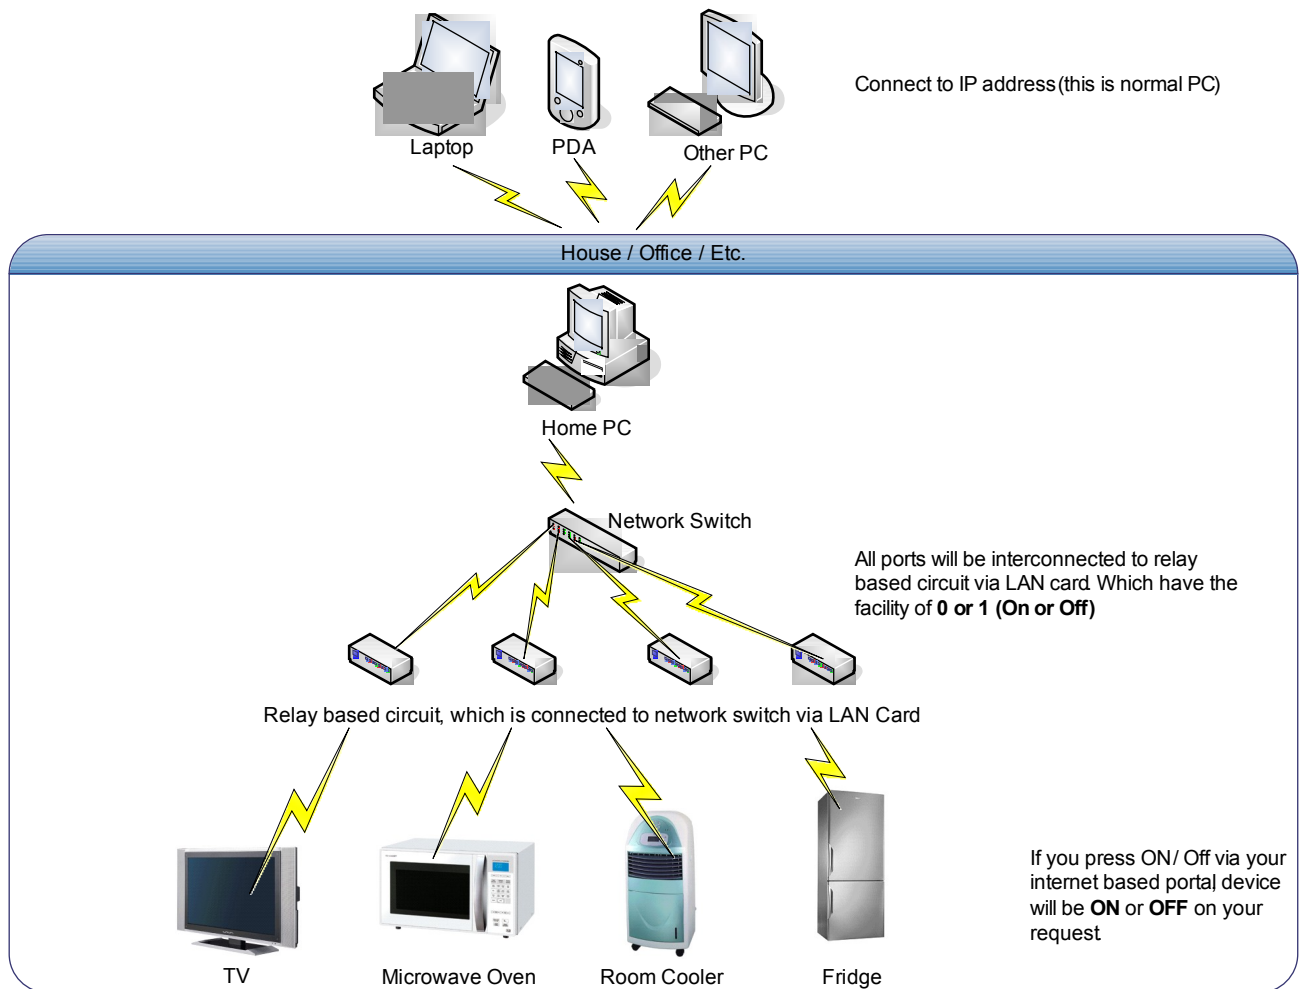

How to use World Wide Web Based Remote Control System:

You can use it through your web based portal.

For example: you are in travel and you forgot to switch off your microwave oven, you can switch off your microwave oven through your Laptop/ PDA etc. Just click on "WWW Remote" ICON on your desktop and login your web based portal after successfully logged-in you can select your electronic device which you want to switch Off/On, after changing the mode your device will be On/Off on real rime.

About Pictures and Captions

Some explanation about pictures /captions and there use.

First of all we talk about Remote Control System, it is a simple Internet enabled PC/PDA or Desktop Computer. This will be connecting to your “Home OR Office PC” through remote control application. And your Home PC is connected to network switch, the ports of network switch is interconnected between “Relay Based Circuit” which is already connected to your network switch via LAN Card.

The Relay Based Circuit (device) has the ability to **0** or **1** (**On** or **Off**). This Relay Based Circuit (device) is connected to your home electronic appliances through electric cable.

(See diagram for complete details other wise you can e-mail to me directly at : me@arsalanz.com)

Some explanation with the help of diagram.

Screen Shots

Screen shots of World Wide Web Based Remote Control System are given below.

Screen No.1

IP Address

Screen No.2

User ID

Password